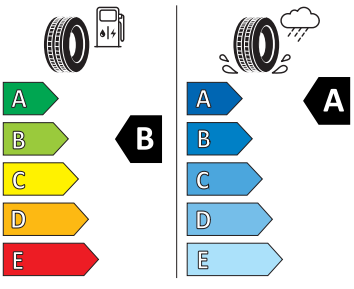

2020/740

- Goodyear 235/45 R18

GOODYEAR

584484

235/45R18 94 W

C1